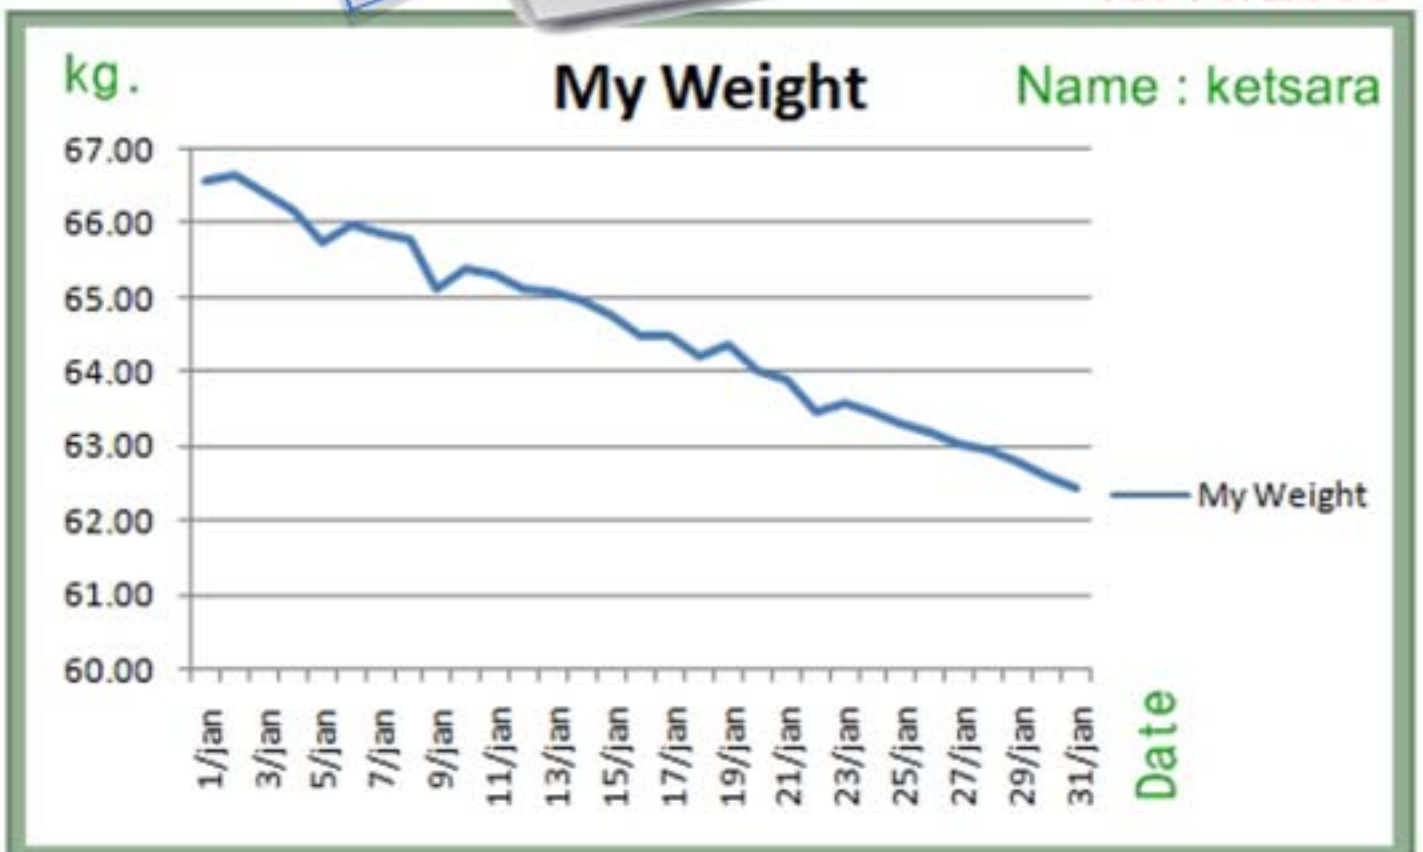

# Diet Weighing apparatus

13/10/2555

13/10/2555